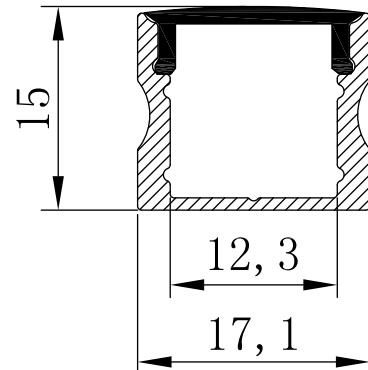

Color 

Unit: mm

Features:

1. Model: HL-BAPL004
2. Material: AL6063+PC/PMMA
3. Surface: Anodized/Painting
4. Lighting source width: 12mm
5. Length: 4m/max
6. Installation: For wardrobe / bookcase / bars / counter and other cabinet application.

Accessory:

End Cap

Mounting Clip (metal)

Mounting Clip (PC)

Cover

Product Presentation:

Installation:

Application: