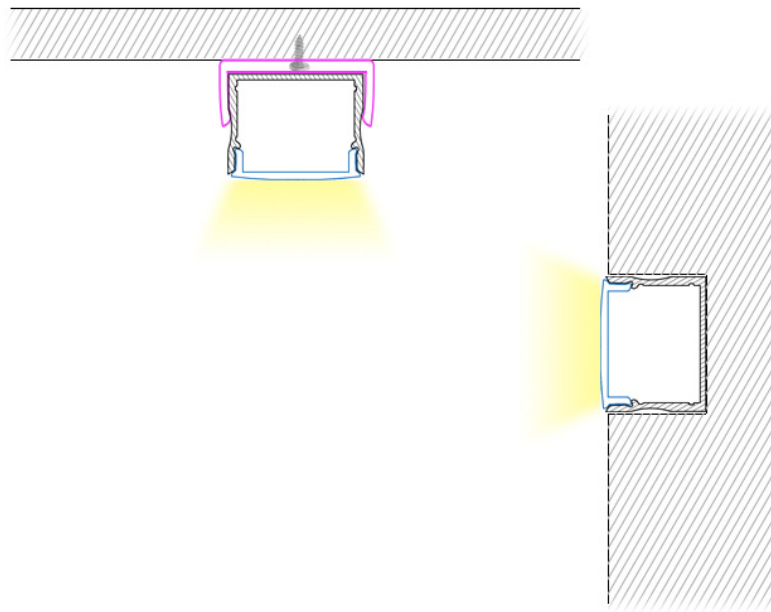

Color 

Unit: mm

Features:

1. Model: HL-BAPL004
2. Material: AL6063+PC/PMMA
3. Surface: Anodized/Painting
4. Lighting source width: 12mm
5. Length: 4m/max
6. Installation: For wardrobe / bookcase / bars / counter and other cabinet application.

Accessory:

End Cap

Mounting Clip (metal)

Mounting Clip (PC)

Cover

Product Presentation:

Installation:

Application: