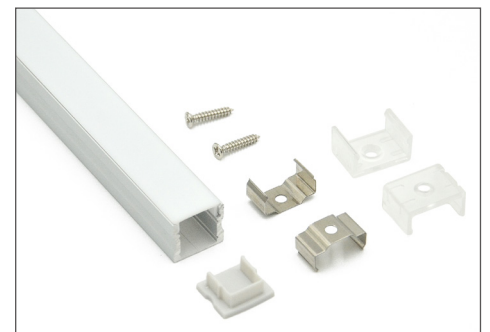

Color 

Unit: mm

Features:

1. Model: HL-BAPL004
2. Material: AL6063+PC/PMMA
3. Surface: Anodized/Painting
4. Lighting source width: 12mm
5. Length: 4m/max
6. Installation: For wardrobe / bookcase / bars / counter and other cabinet application.

Accessory:

End Cap

Mounting Clip (metal)

Mounting Clip (PC)

Cover

Product Presentation:

Installation:

Application: